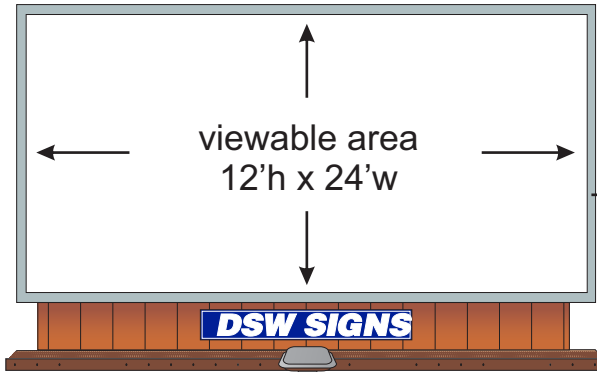

## 12'X24' Bulletins (12'h x 24'w)

**Finished Size**  
13'h x 25'w  
includes an additional  
6" extra per edge  
for production and  
installation.  
6" pocket w/full bleed

## FILES

Artwork needs to be created at a scale of 1/2 inch equals 1 foot at 300 dpi.

<b>12' x 24' (Bulletin)</b>	Production Size	12'	24'
	Bleed Size (6" on each side)	13'	25'
	Mechanical Size	6"	12"
	Mechanical Bleed Size (.25" on each side)	6.5"	12.5"