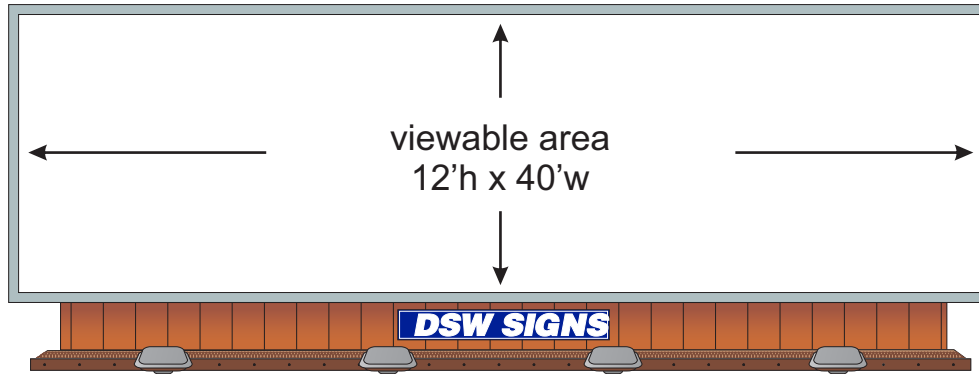

## 12'X40' Bulletins (12'h x 40'w)

**Finished Size**  
13'h x 41'w  
includes an additional  
6" extra per edge  
for production and  
installation.  
6" pocket w/full bleed