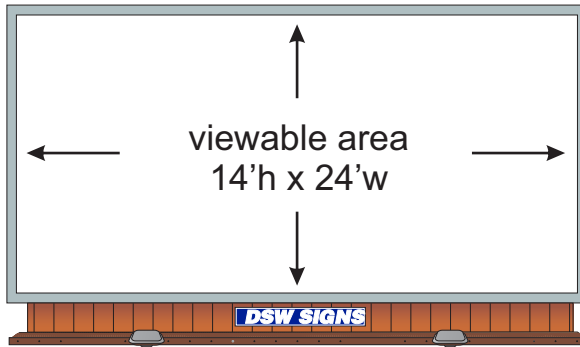

14'X24' Bulletins (14'h x 24'w)

Finished Size

15'h x 25'w
includes an additional
6" extra per edge
for production and
installation.
6" pocket w/full bleed

ART / PRODUCTION SPECS

FILES

Artwork needs to be created at a scale of 1/2 inch equals 1 foot at 300 dpi.

| | | | |
|---------------------------------|---|------|-------|
| 14' x 24' (Bulletin) | Production Size | 14' | 24' |
| | Bleed Size (6" on each side) | 15' | 25' |
| | Mechanical Size | 7" | 12" |
| | Mechanical Bleed Size (.25" on each side) | 7.5" | 12.5" |