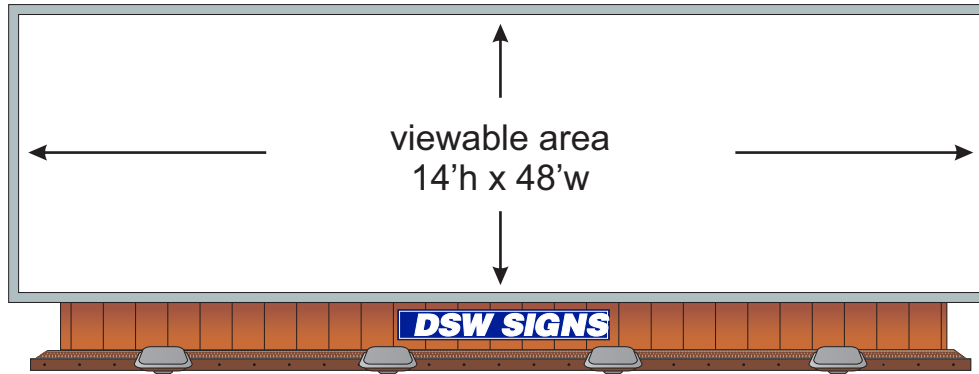

14'X48' Bulletins (14'h x 48'w)

Finished Size
15'h x 49'w
includes an additional
6" extra per edge
for production and
installation.
6" pocket w/full bleed

ART / PRODUCTION SPECS

FILES

Artwork needs to be created at a scale of 1/2 inch equals 1 foot at 300 dpi.

14' x 48' (Bulletin)	Production Size	14'	48'
	Bleed Size (6" on each side)	15'	49'
	Mechanical Size	7"	24"
	Mechanical Bleed Size (.25" on each side)	7.5"	24.5"

FILE FORMAT

We accept ai, psd, eps, and pdf files. All colors CMYK, include PMS colors if necessary.