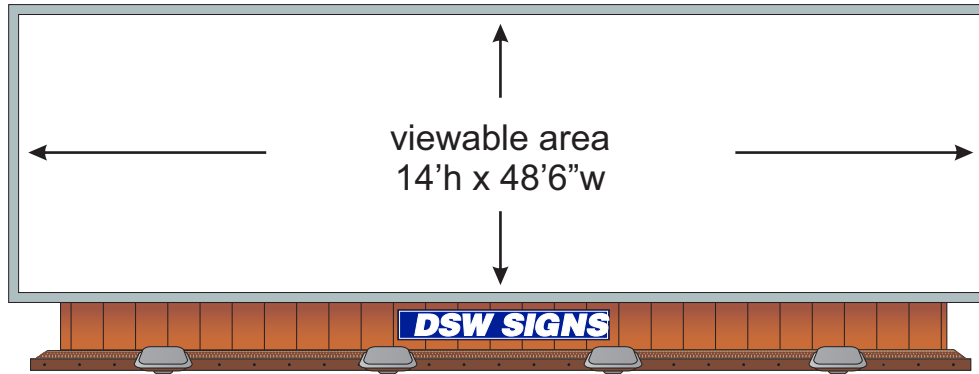

14'X48'6" Bulletins (14'h x 48'6"w)

Finished Size
15'h x 49'6"w
includes an additional
6" extra per edge
for production and
installation.
6" pocket w/full bleed

ART / PRODUCTION SPECS

FILES

Artwork needs to be created at a scale of 1/2 inch equals 1 foot at 300 dpi.